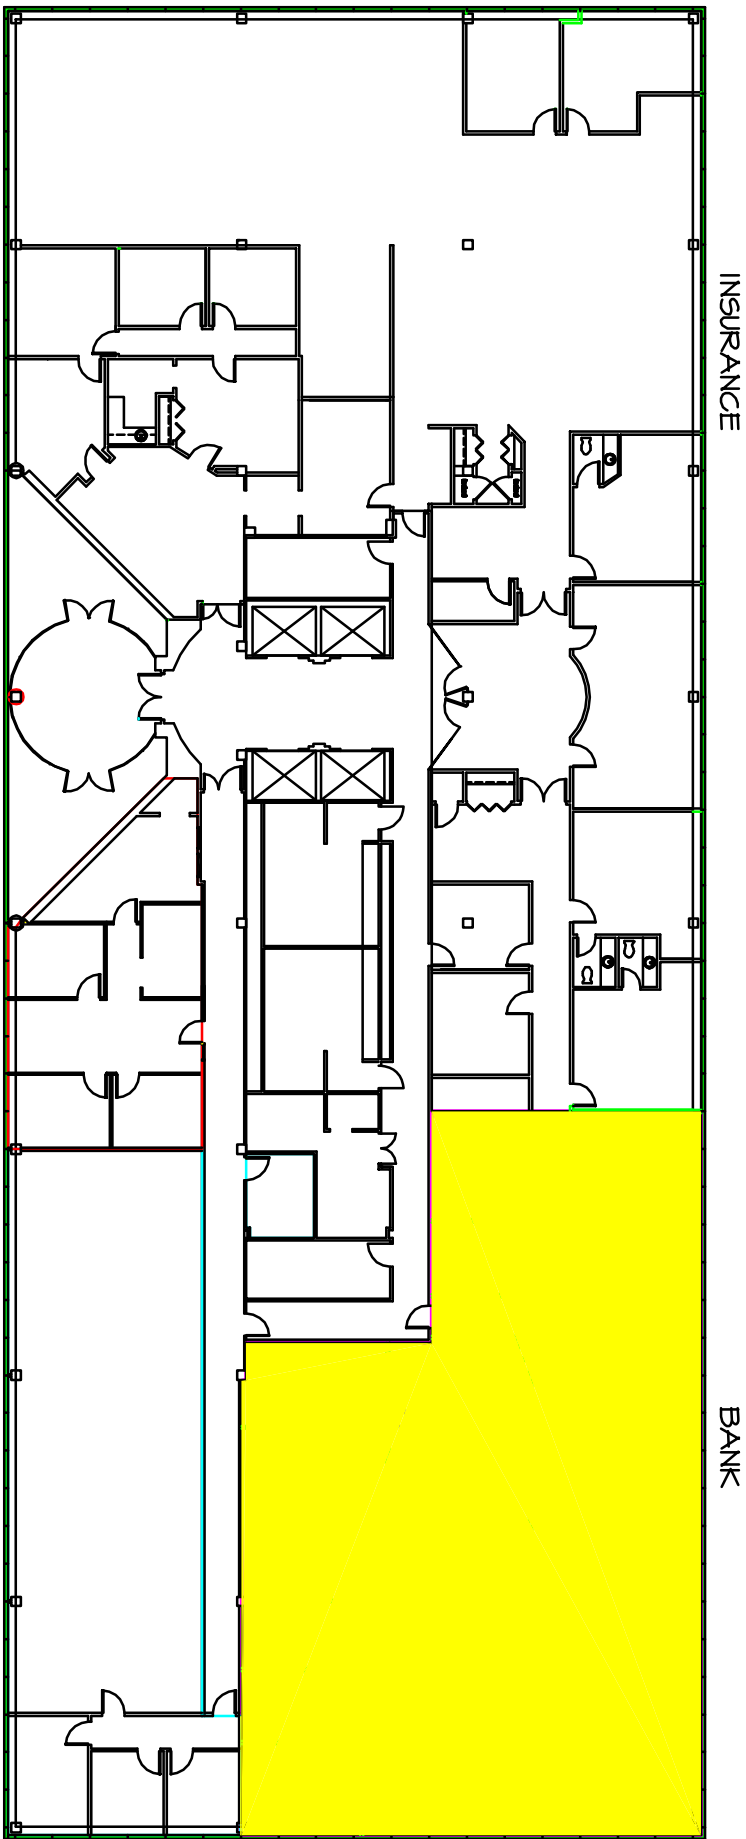

1011 CENTRE ROAD

WILMINGTON, DE 19805

 = PREMISES

DELLE DONNE & ASSOCIATES

650 NAAMANS ROAD
CLAYMONT, DE 19703
302-798-8300
302-798-6300 FAX

FIRST FLOOR

©2001 MITCHELL ASSOCIATES
ONE AVENUE OF THE ARTS
WILMINGTON, DE 19801
1-302-594-9000
March 4, 2005
0106704 VPL\MKTCZ.005